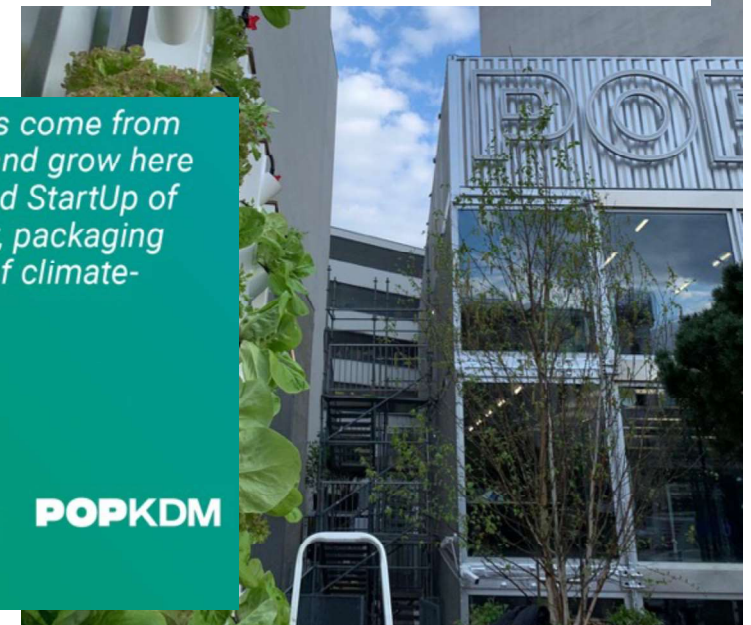

Kooperation TU StadtManufaktur PoPKudamm meets PoPFarm

© Grit Bürgow, Andreas Horn, Anja Steglich

POP FARM

URBAN FARMING · EASY, EFFECTIVE, VERTICAL.

29. April 2022: Grand Opening

We produce ultralocally where we consume. The plants come from the living lab Roof Water-Farm in the middle of Berlin and grow here in the HydroTower - SpinOff of the Roof Water-Farm and StartUp of the TU Berlin. With the PopFarm, we save space, water, packaging and transport and make urban farming a component of climate-smart infrastructure development.

POPKDM